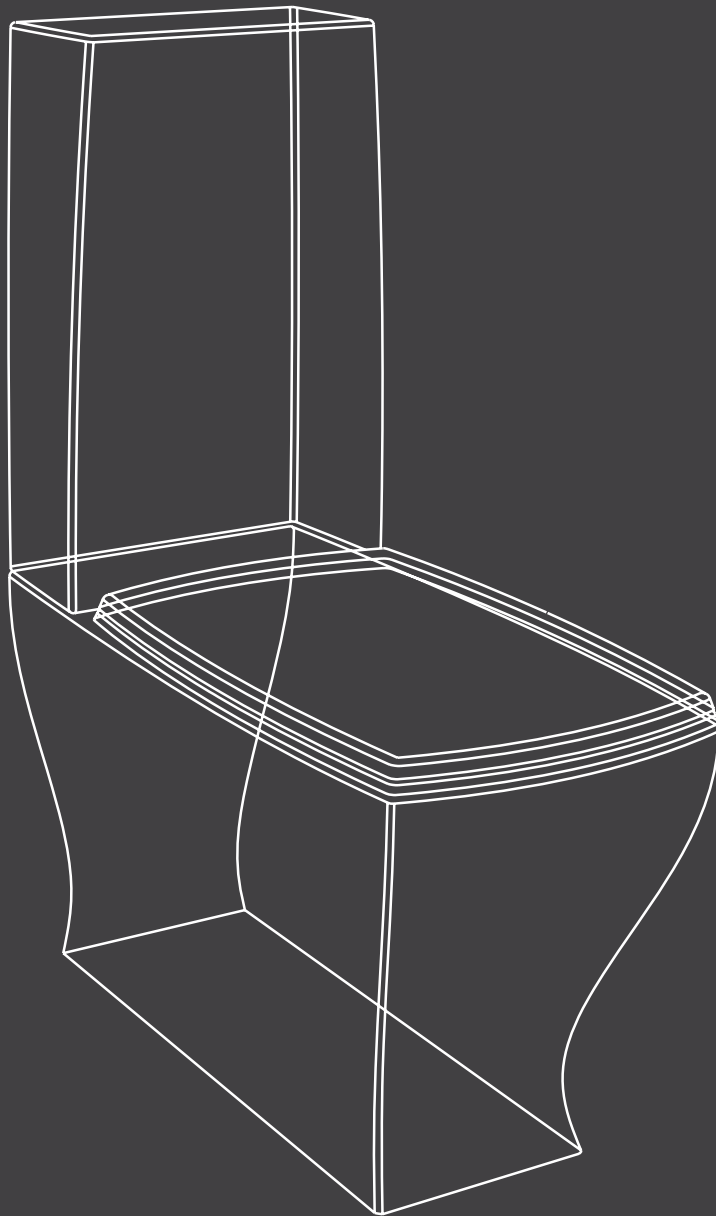

# Back to Wall Close Coupled Toilet Suites

10 10 YEAR GUARANTEE

HAND FINISHED VITREOUS CHINA

ANTI-BACTERIAL CERAMIC GLAZE

SOFT CLOSE SEAT

1  
**IDEAL STANDARD**

**ACACIA MONOBLOCK TOILET SUITE**

- C/W SOFT CLOSE QUICK RELEASE SEAT
  - BOTTOM LEFT INLET
  - 4 STAR WELS RATING ★★★★★
  - SET OUT FOR S PAN - 305MM
  - SET OUT FOR P PAN - 180MM
- CODE: 14638.10 **\$1389**