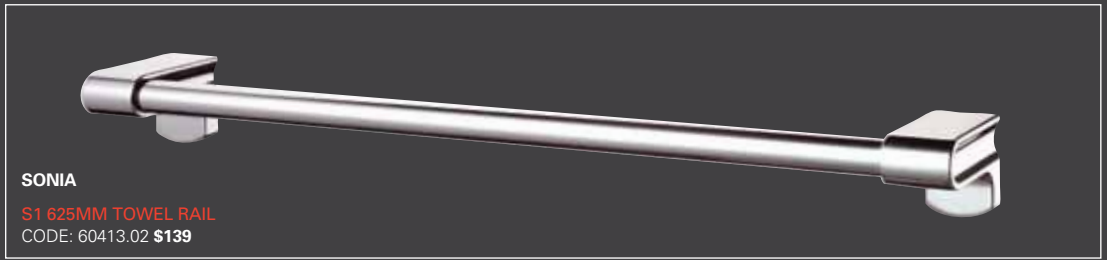

Accessories

S1

10 10 YEAR
GUARANTEE

MADE IN SPAIN

Original. Expressive. Confident.

One of the world's leading names in bathroom products, Sonia accessories are created and manufactured in Spain. And you can tell. Each Sonia range proudly displays the latin flair of its heritage. Original. Expressive. Confident. Sonia's design team strive relentlessly to create beautiful, individual objects that are of the highest standard. Their creative passion is matched by an obsessive commitment to quality in construction and materials. From the durability of the fixing points to the flawless finishes, Sonia accessories will make an enduring statement in your bathroom.

S3 TOILET ROLL HOLDER

• INCLUDES LID

CODE: 60510.02 \$205

SONIA

S3 TOILET ROLL HOLDER OPEN

CODE: 60511.02 \$107

SONIA

S3 TOWEL RING CURVED