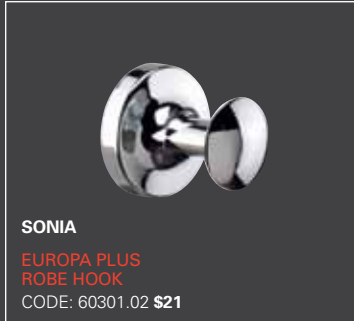

Europa Plus

10

10 YEAR
GUARANTEE

MADE IN SPAIN