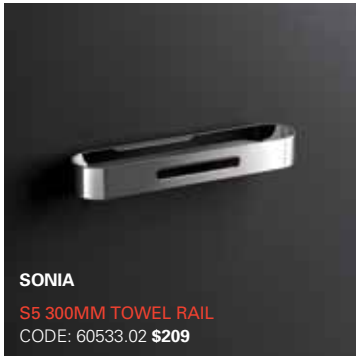

CODE: 60516.02 \$166

SONIA

S3 TOWEL RAIL

CODE: 320MM - 60512.02 \$199

CODE: 625MM - 60513.02 \$229

SONIA

S3 TOWEL RING STRAIGHT

CODE: 60515.02 \$115

SONIA

S3 TOILET BRUSH SET

• GLASS

CODE: 60509.02 \$220

SONIA

S3 GLASS SHELF

CODE: 500MM - 60502.02 \$315

S5

10

10 YEAR
GUARANTEE

MADE IN SPAIN

SONIA
S5 300MM TOWEL RAIL
CODE: 60533.02 \$209

SONIA
S5 450MM TOWEL RAIL
CODE: 60534.02 \$245

SONIA
S5 TUMBLER IN ABS PLASTIC
CODE: 60535.10 \$49

SONIA
S5 SHELF/SOAP DISH ABS PLASTIC
CODE: 60536.10 \$49

SONIA
S5 TOWEL
RING/TOILET
ROLL HOLDER
CODE: 60532.02 \$129

SONIA
S5 CORNER
WIRE BASKET
CODE: 60453.02 \$179

SONIA
S5 BASKET SMALL
CODE: 60454.02 \$159

SONIA
S5 WIRE
BASKET LARGE
CODE: 60455.02 \$199

SONIA
FAHRENHEIT HAIR DRYER
CODE: 60451.02 \$549