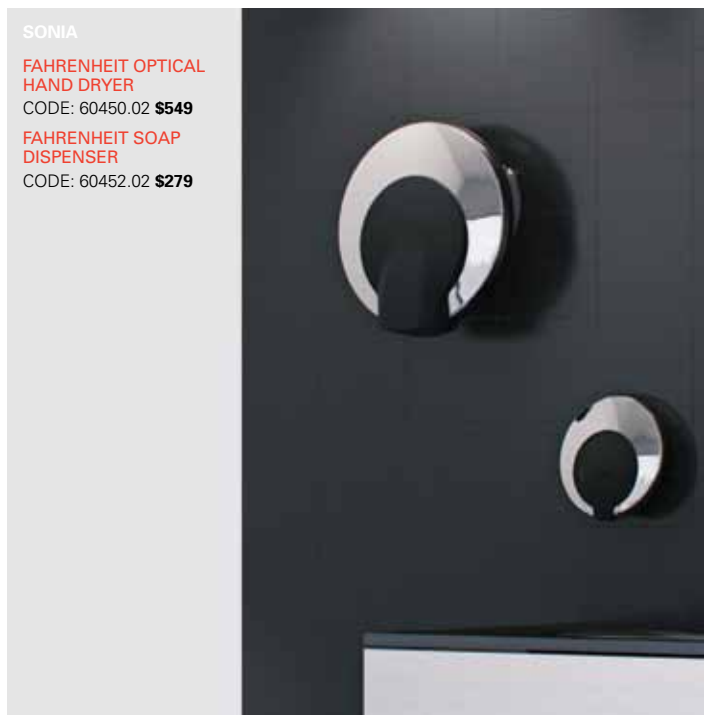

SONIA
S5 TOWEL
RING/TOILET
ROLL HOLDER
CODE: 60532.02 \$129

SONIA
S5 CORNER
WIRE BASKET
CODE: 60453.02 \$179

SONIA
S5 BASKET SMALL
CODE: 60454.02 \$159

SONIA
S5 WIRE
BASKET LARGE
CODE: 60455.02 \$199

SONIA
FAHRENHEIT HAIR DRYER
CODE: 60451.02 \$549