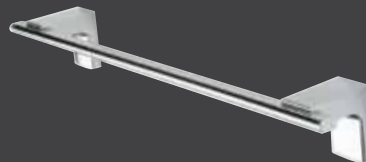

SONIA
ELETECH ROBE HOOK
CODE: 60715.02 **\$59**

SONIA
ELETECH TOILET ROLL HOLDER
• WITH LID
CODE: 60716.02 **\$175**

SONIA
ELETECH TOILET ROLL HOLDER
• NO LID
CODE: DOUBLE - 60718.02 **\$131**
CODE: SINGLE - 60717.02 **\$120**

SONIA
ELETECH SOAP DISPENSER
CODE: 60729.02 **\$201**

SONIA
ELETECH GLASS HOLDER
• WITH GLASS
CODE: 60701.02 **\$139**

SONIA
ELETECH GLASS SHELF
• 500MM
CODE: 60714.02 **\$199**

SONIA
ELETECH TOWEL RING
CODE: 60722.02 **\$109**

SONIA
ELETECH TOWEL RAIL
CODE: 350MM - 60731.02 **\$160**
CODE: 655MM - 60720.02 **\$190**

SONIA
ELETECH TOILET BRUSH SET
CODE: 60730.02 **\$239**

Project

10 10 YEAR
GUARANTEE

MADE IN SPAIN

SONIA
PROJECT ROBE
HOOK 25MM
CODE: 60906.02 \$25