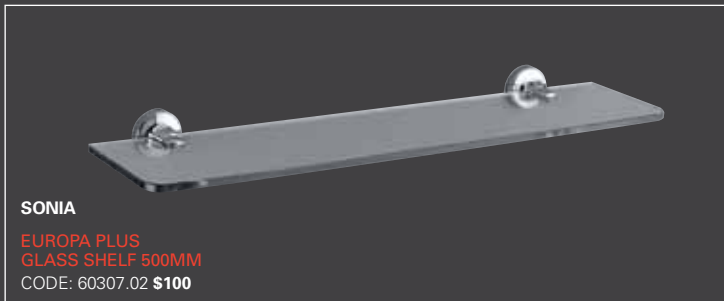

Europa Plus

10

10 YEAR
GUARANTEE

MADE IN SPAIN