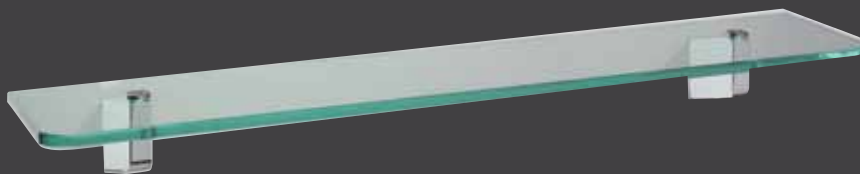

CODE: 60516.02 \$166

SONIA

S3 TOWEL RAIL

CODE: 320MM - 60512.02 \$199

CODE: 625MM - 60513.02 \$229

SONIA

S3 TOWEL RING STRAIGHT

CODE: 60515.02 \$115

SONIA

S3 TOILET BRUSH SET

• GLASS

CODE: 60509.02 \$220

SONIA

S3 GLASS SHELF

CODE: 500MM - 60502.02 \$315

S5