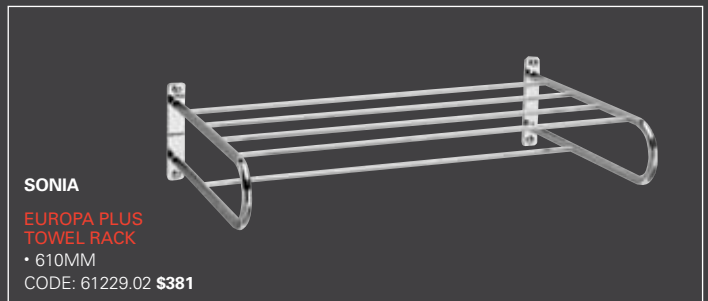

Europa Plus

10

10 YEAR
GUARANTEE

MADE IN SPAIN