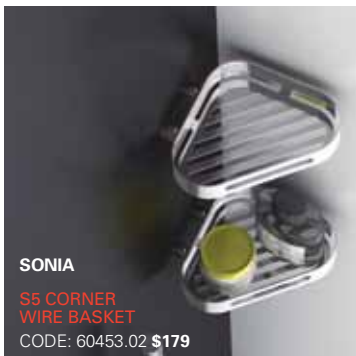

10

10 YEAR
GUARANTEE

MADE IN SPAIN

SONIA
S5 300MM TOWEL RAIL
CODE: 60533.02 \$209

SONIA
S5 450MM TOWEL RAIL
CODE: 60534.02 \$245

SONIA
S5 TUMBLER IN ABS PLASTIC
CODE: 60535.10 \$49

SONIA
S5 SHELF/SOAP DISH ABS PLASTIC
CODE: 60536.10 \$49

SONIA
S5 TOWEL
RING/TOILET
ROLL HOLDER
CODE: 60532.02 \$129

SONIA
S5 CORNER
WIRE BASKET
CODE: 60453.02 \$179

SONIA
S5 BASKET SMALL
CODE: 60454.02 \$159

SONIA
S5 WIRE
BASKET LARGE
CODE: 60455.02 \$199

SONIA
FAHRENHEIT HAIR DRYER
CODE: 60451.02 \$549