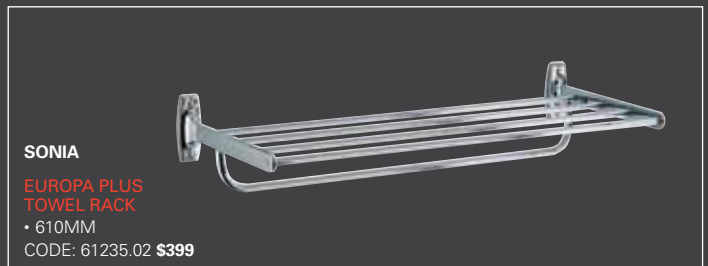

Europa Plus

10

10 YEAR
GUARANTEE

MADE IN SPAIN