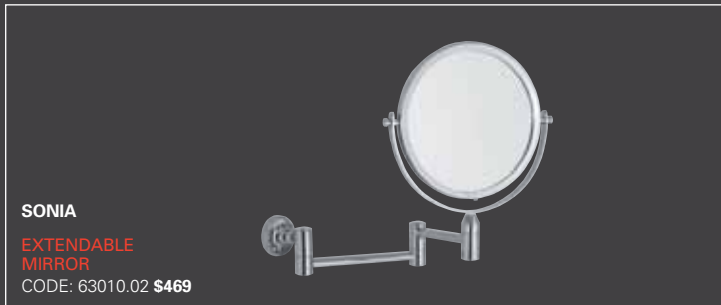

Europa Plus

10

10 YEAR
GUARANTEE

MADE IN SPAIN